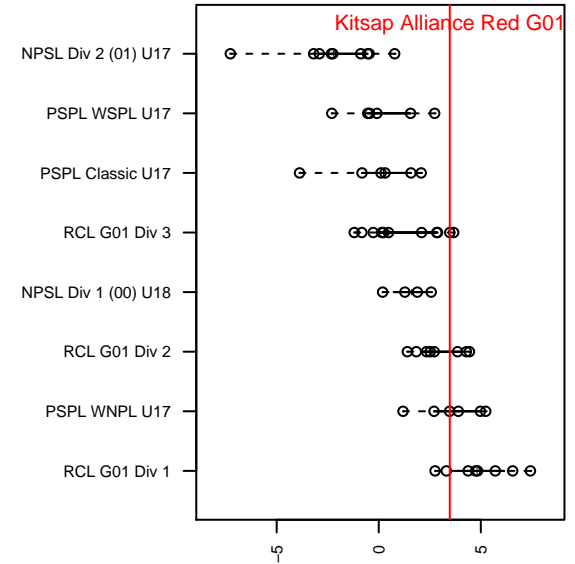

**attack and defense rating
relative to others at age
and all opponents in last 13 months**