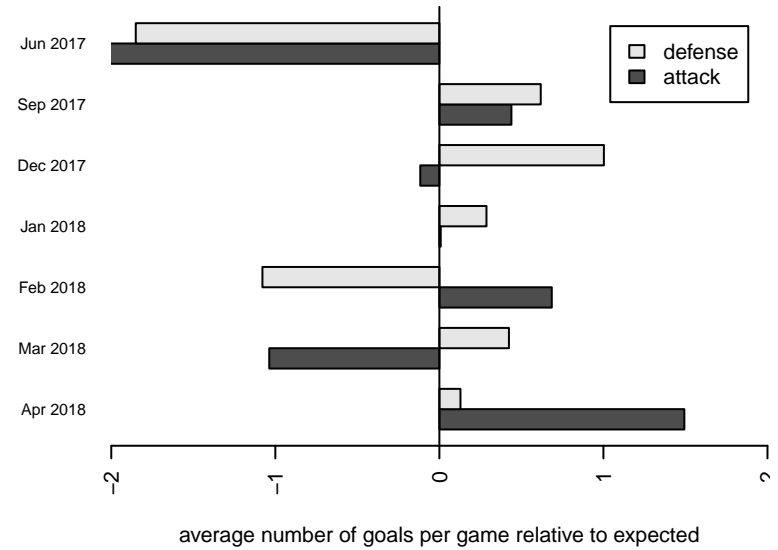

Performance relative to 13 month average