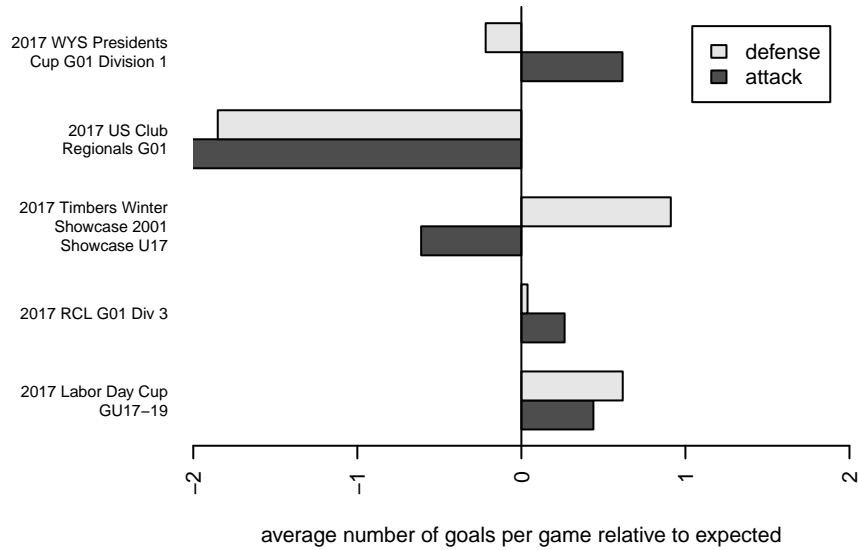

Performance relative to 13 month average