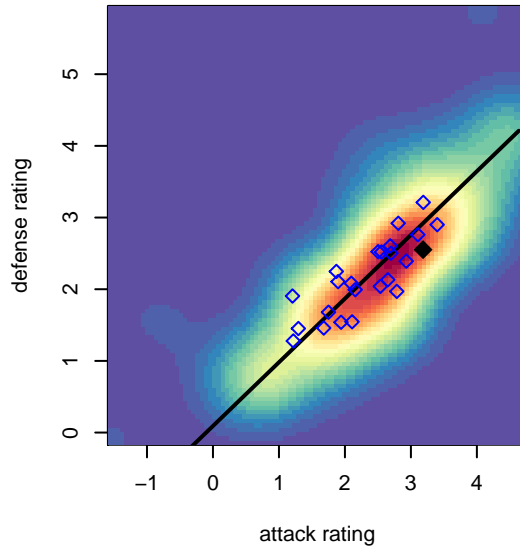

**attack and defense rating
relative to others at age
and all opponents in last 13 months**