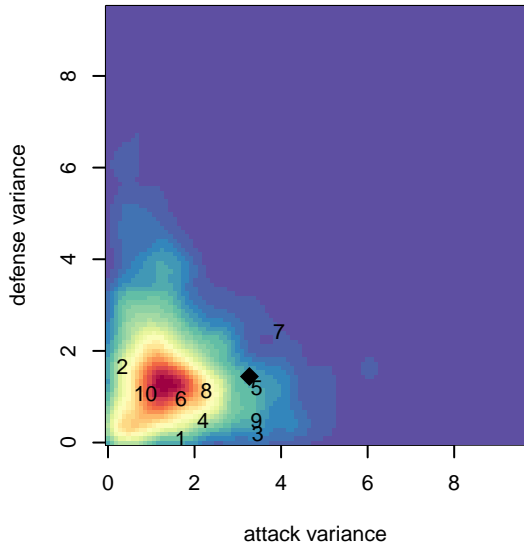

# Kitsap Alliance Red G01

Westsound FC  
 Silverdale, WA  
 G01 total strength=1628  
 attack=24.15 defense=12.83  
 fall league = RCL G01 Div 3  
 notes= Skinner 2015

alt names used:

Venues played:  
 2017 US Club Regionals G01  
 2017 Labor Day Cup GU17-19  
 2017 RCL G01 Div 3  
 2017 Timbers Winter Showcase 2001 Showcas  
 2017 WYS Presidents Cup G01 Division 1

**Kitsap Alliance Red G01**  
 Dots are actual minus expected GF (blue circles) and GA (red triangles).  
 Blue line is smoothed change in attack strength. Red is smoothed change in defense strength.

**attack and defense variance (black dot)  
relative to other teams  
and top 10 in region**