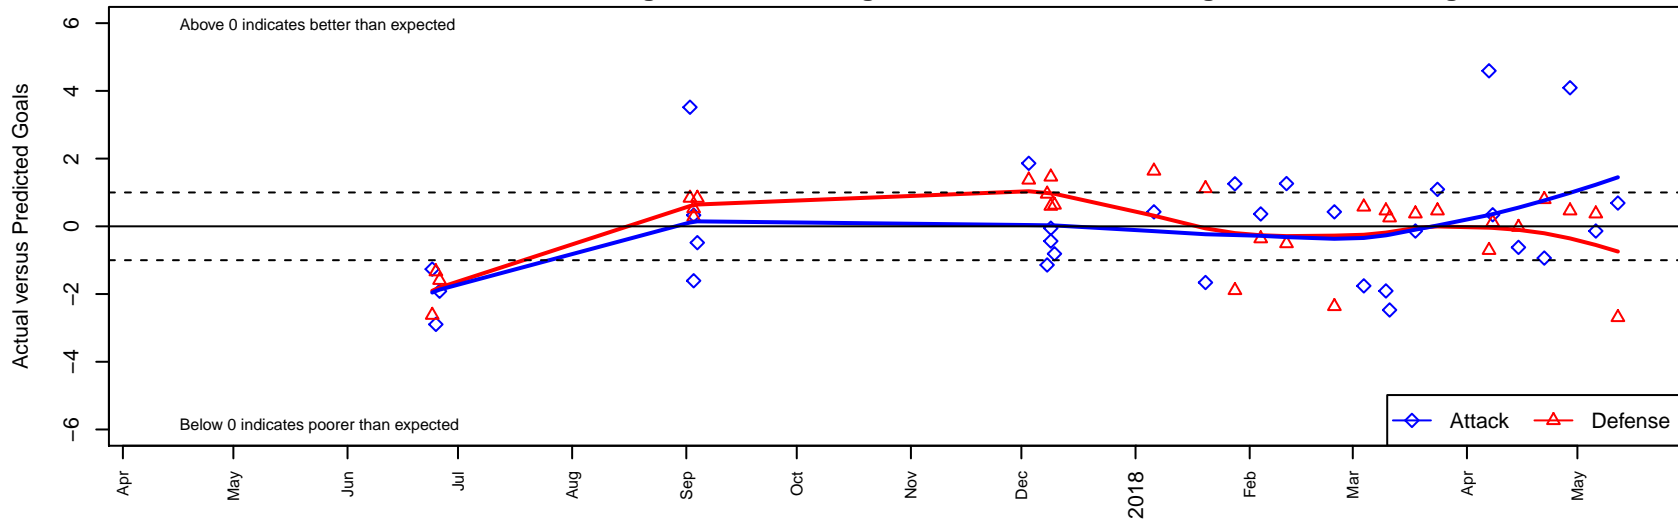

# Kitsap Alliance Red G01

Westsound FC  
 Silverdale, WA  
 G01 total strength=1628  
 attack=24.15 defense=12.83  
 fall league = RCL G01 Div 3  
 notes= Skinner 2015

alt names used:

Venues played:  
 2017 US Club Regionals G01  
 2017 Labor Day Cup GU17-19  
 2017 RCL G01 Div 3  
 2017 Timbers Winter Showcase 2001 Showcas  
 2017 WYS Presidents Cup G01 Division 1

**Kitsap Alliance Red G01**  
 Dots are actual minus expected GF (blue circles) and GA (red triangles).  
 Blue line is smoothed change in attack strength. Red is smoothed change in defense strength.

**attack and defense variance (black dot)  
relative to other teams  
and top 10 in region**